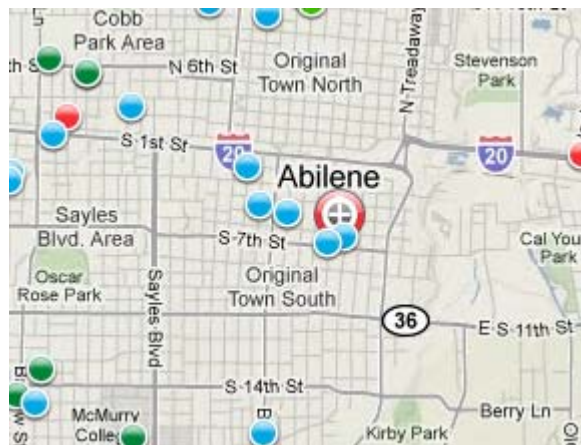

Subject – GIS Crime Mapping

Location – [WWW.AbilenePolice.org](http://WWW.AbilenePolice.org)

Contact – Sgt. Craig Jordan

Phone – 325-676-6523

The Abilene Police Department is excited to announce a new crime mapping system located on the police department's web site. We have teamed up with RAIDS Online (Regional Analysis & Information Data Sharing) to provide easy to read crime maps and analysis. RAIDS Online displays crime data to the public using Google Maps' well known, intuitive mapping interface. The user is able to search a city or address and then select what crimes they would like to see and the date range of these crimes. A map will come up with pin points of these crimes. The pin points will give a small amount of information about each crime.

Raids Online is also able to provide the user with analytics pertaining to crime in Abilene. The user can click on the Analytic tab and this will pull up several charts. These charts show the selected crime in different ways.

The user can see the crime by day of week and even by the hour of the day. This is beneficial to the public and the police department as it can tell us the days and times of the highest amount of crime. There is also a feature under Analytic Layers that shows crime in the form of a density map, where the colors are hotter when there is more crime in that area. This also will help identify areas that have a high crime rate.